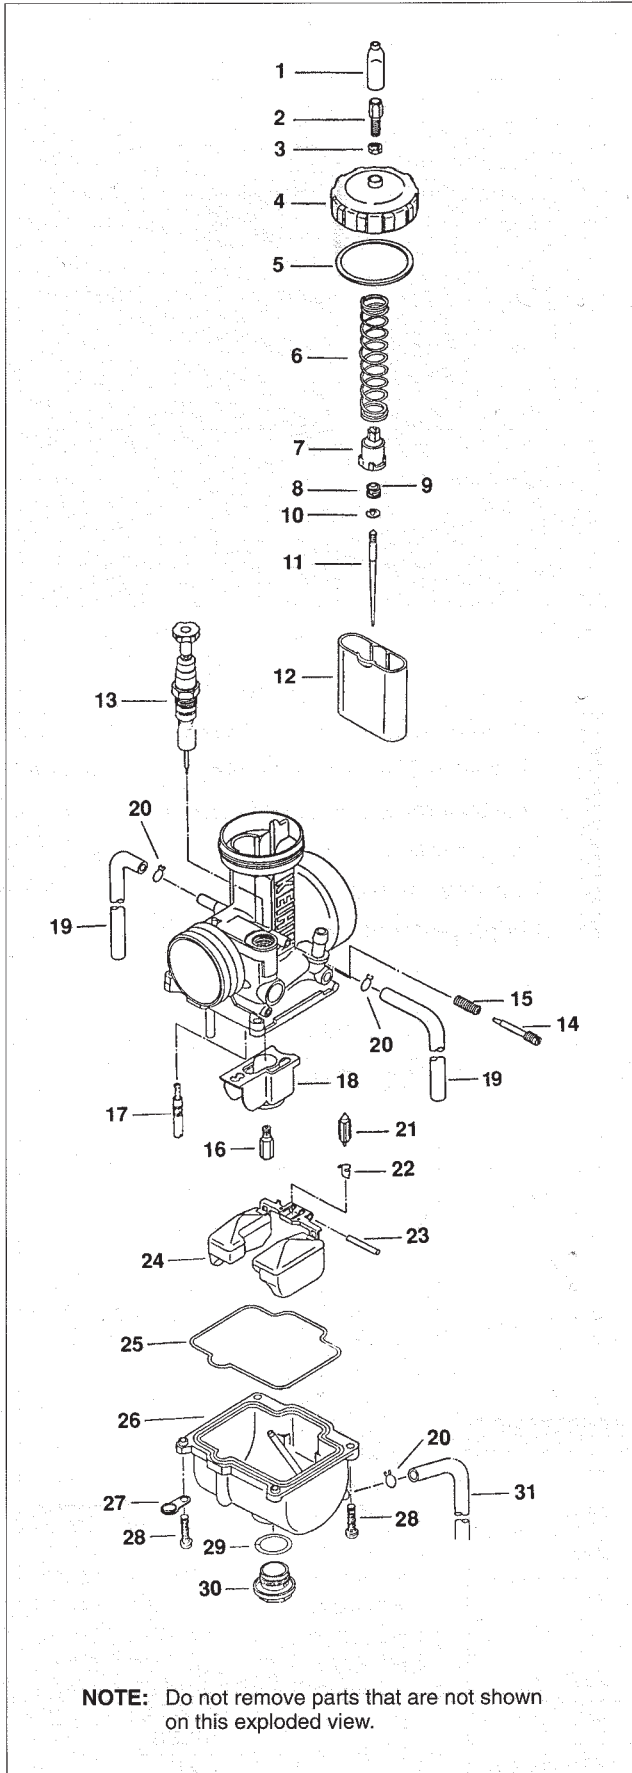

PJ Carburetor Exploded View

PJ Carburetor Parts List

NO.	DESCRIPTION	PART NO.		
		34MM	36MM	38MM
1	Cap, Cable Adj.	16118-166-0040	←	←
2	Cable Adjuster	W9581-59250	←	←
3	Nut, Cable Adj.	W1793-130-9900	←	←
4	Top	W1591-130-9910	←	W1591-131-9910
5	Gasket, Top	16110-NC8-0040	←	16110-ND5-7610-M1
6	Throttle Spring	16050-KA3-7610-M1	16050-KA4-7710-M1	16050-KA5-6910-M1
7	Cable Holder	16137-KA3-7610-M1	←	←
8	Collar	16066-KA3-7610-M1	←	←
9	Spring	16051-KA3-7610-M1	←	←
10	Clip, Jet Needle	16115-169-0040	←	←
11	Jet Needle	N427-48xxx	←	←
12	Throttle Valve	W1502-2Jx-9900	N502-22xx 0-00	N502-23xx 0-00
13	Starter Valve	16046-KA3-7610-M1	←	16046-KA5-6911
14	Air Adj. Screw	W1446-231-9900	←	←
15	Spring	W1711-416-9900	←	←
16	Main Jet	99101-357-xxx0	←	←
17	Slow Jet	N424-21xxx	←	←
18	Buffer Plate	16185-KA3-7610-M1	←	←
19	Bowl Vent Pipe	95003-07033-31	←	←
20	Clip	W9535-35000	←	←
21	Float Valve	16155-ND4-7510-M1	←	←
22	Clip, Float Valve	W1782-013-9900	←	←
23	Float Pin	W9525-25250	←	←
24	Float	W1310-079-9921	←	←
25	Gasket, Float Bowl	16163-ND4-7510-M1	←	←
26	Float Bowl	W1350-289-9910	←	←
27	Anchor Plate	16179-428-6711	←	←
28	Screw, Float Bowl	93892-04016-18	←	←
29	Plug Screw Washer	16173-001-0040	←	←
30	Plug Screw	16162-ND4-7511-M1	←	←
31	Overflow Pipe	95003-05027-31	←	←

NOTE: Ask dealer for details if you see xxx-xxx on part numbers.

SIZE	A	B	C	D
PJ 34MM	41	59	91	174.0
PJ 38MM	45	63	91	183.0